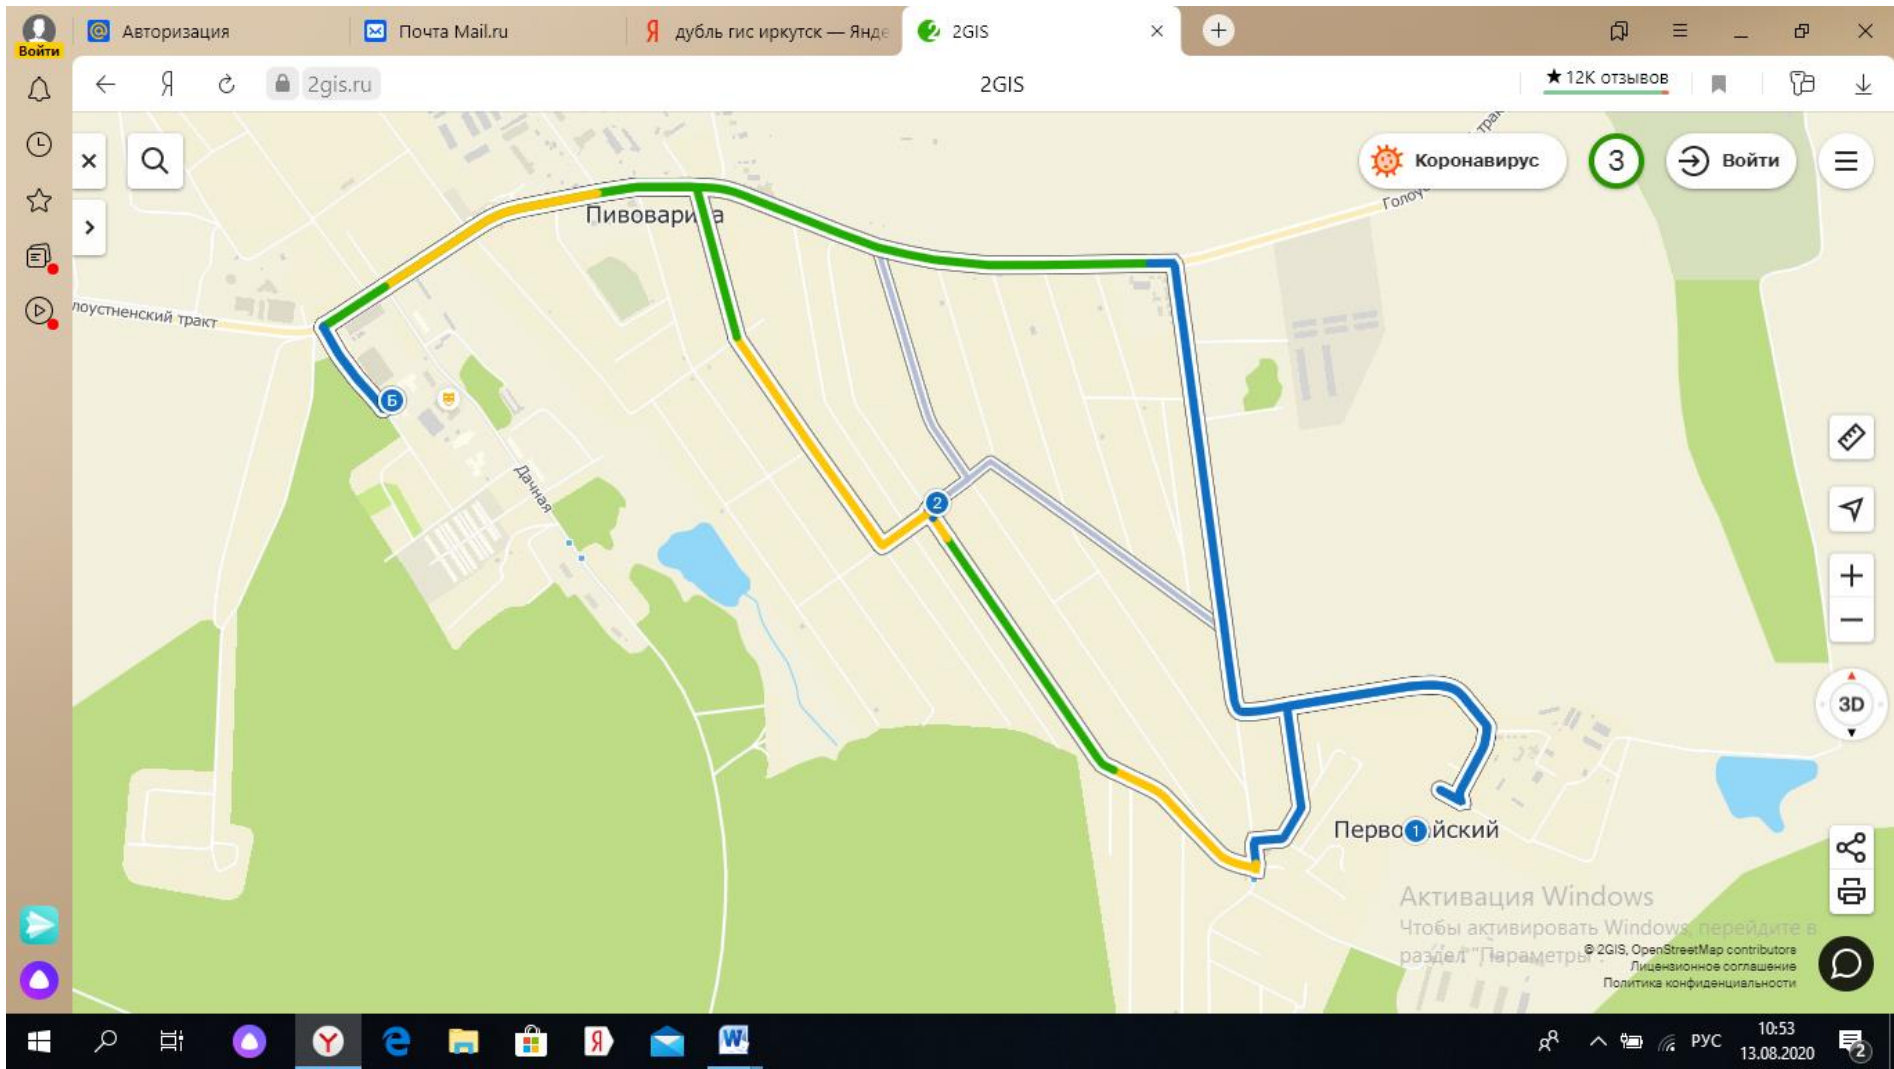

Школа - Миловиды

Школа – Современник

Browser tabs: Авторизация, Почта Mail.ru, дубль гис иркутск — Яндекс, 2GIS

Address bar: 2gis.ru

Page title: 2GIS

Search bar: [Search icon]

Navigation icons: [Home], [Back], [Forward], [Refresh], [Zoom In], [Zoom Out], [3D], [Share], [Print]

Map content: A map showing a green route with four numbered points (1, 2, 3, 4) in the area of Дзержинск. Other labels include Дорожная, Пивовариха, Дачная, Светлый, and Дачная.

UI elements: [Коронавирус] button with 3 notifications, [Войти] button, [Активация Windows] watermark.

Taskbar: Windows Start button, search, taskbar icons (Yandex, Edge, File Explorer, Shopping, Yandex, Mail, Word), system tray (signal, Wi-Fi, battery, 11:02, 13.08.2020, 2 notifications).